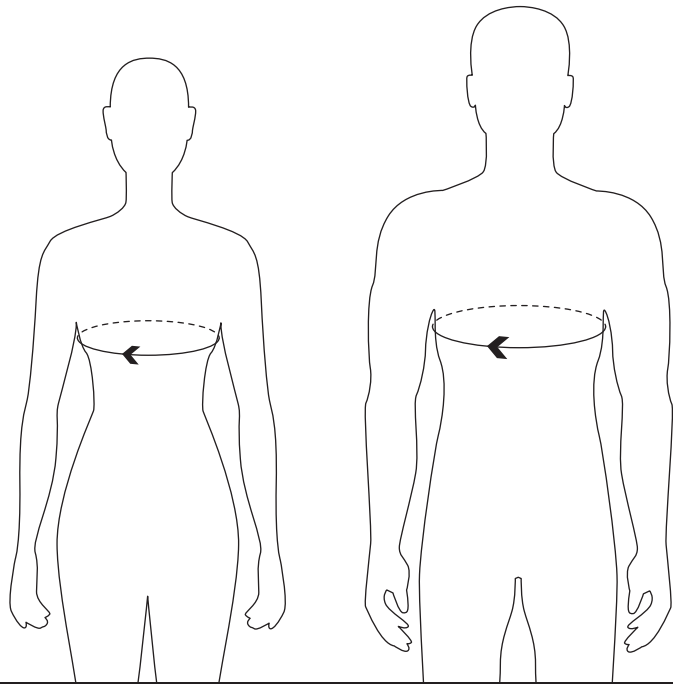

TULSON TOLF

**EU SIZES
EQUIVALENCE**

**EU SIZES
EQUIVALENCE**

ORIENTATIVE GUIDE SIZE
TALLA ORIENTATIVA DE TALLAS
ORIENTATIVE GUILLE DE TAILLES

www.tulsontolf.com

TULSON TOLF

ALPIN VEST

Mesure around the chest horizontally at the widest point

SIZE	S	M	L	XL
CHEST (CM)	82-92	93-100	101-108	109-118
