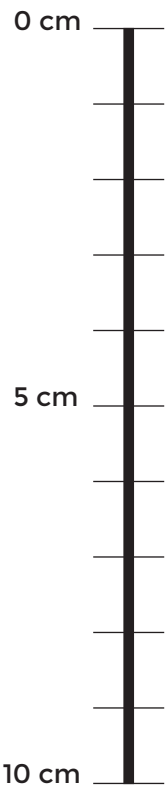

TULSON TOLF

**EU SIZES
EQUIVALENCE**

**EU SIZES
EQUIVALENCE**

ORIENTATIVE GUIDE SIZE
TALLA ORIENTATIVA DE TALLAS
ORIENTATIVE GUILLE DE TAILLES

www.tulsontolf.com

TULSON TOLF

ALPIN VEST

Mesure around the chest horizontally at the widest point

SIZE	S	M	L	XL
CHEST (CM)	82-92	93-100	101-108	109-118
