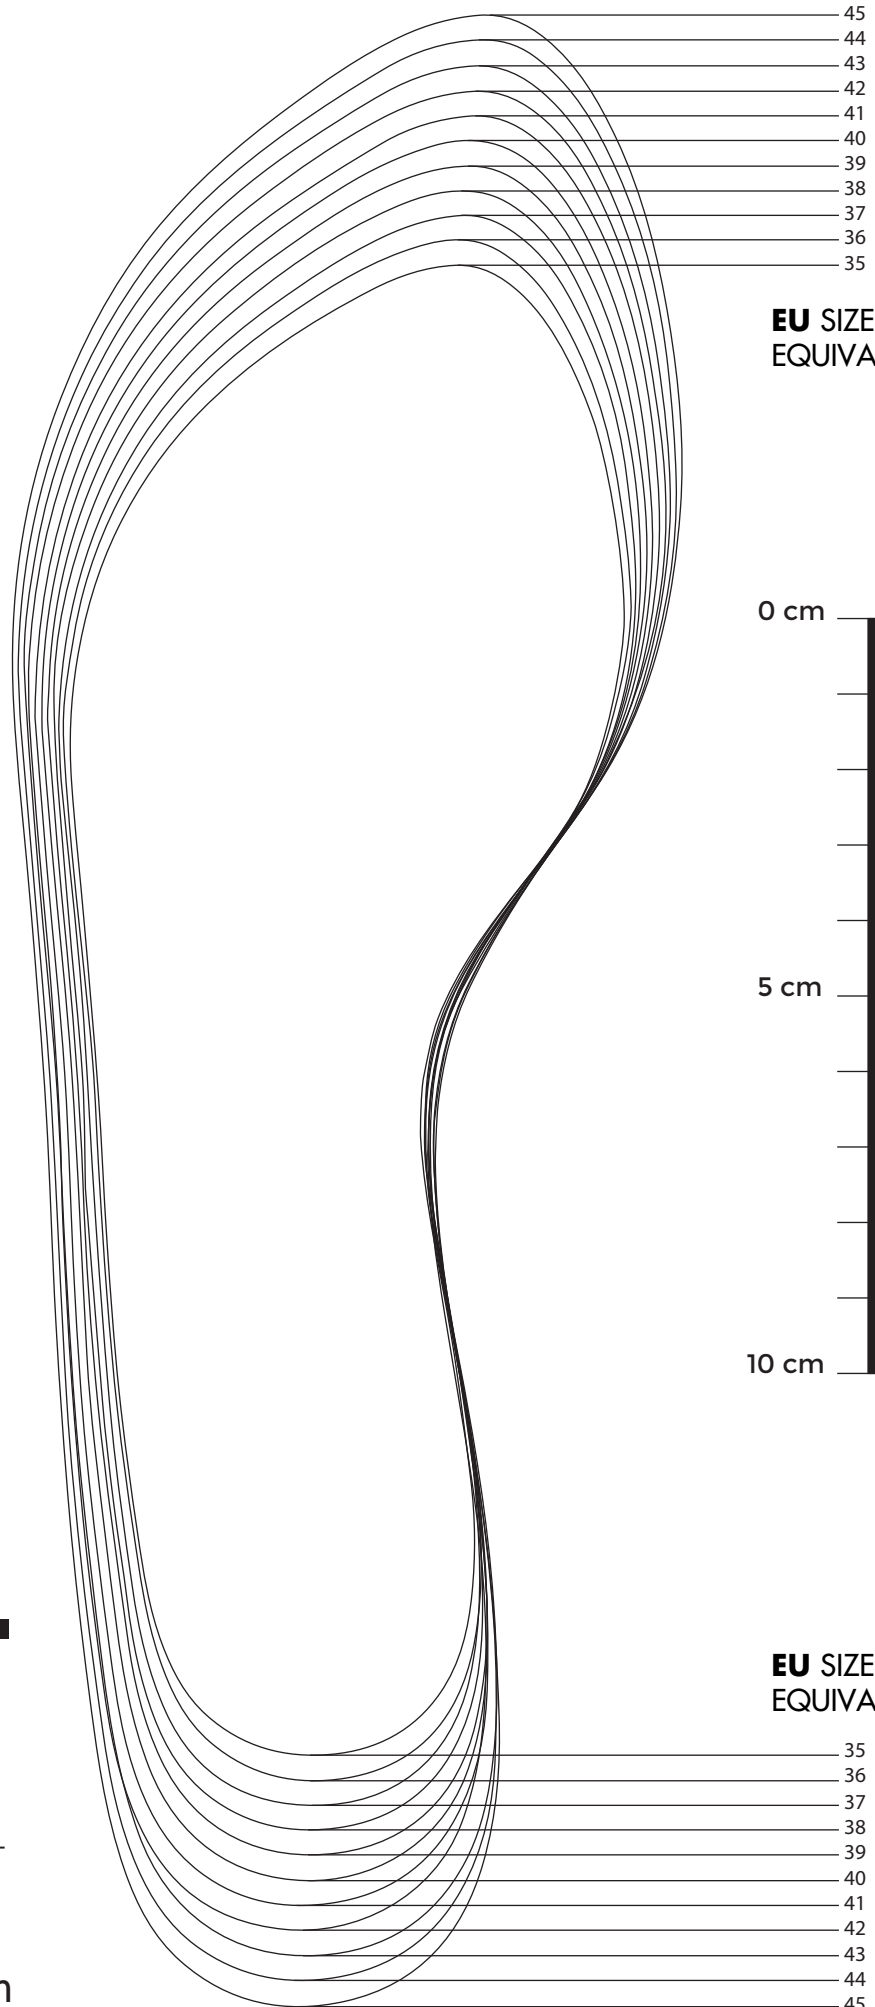

TULSON TOLF

**EU SIZES
EQUIVALENCE**

**EU SIZES
EQUIVALENCE**

ORIENTATIVE GUIDE SIZE
TALLA ORIENTATIVA DE TALLAS
ORIENTATIVE GUILLE DE TAILLES

www.tulsontolf.com

TULSON TOLF

ALPIN VEST

Mesure around the chest horizontally at the widest point

SIZE	S	M	L	XL
CHEST (CM)	82-92	93-100	101-108	109-118
